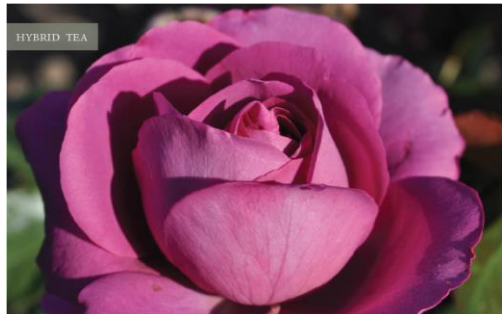

PLUM PERFECT SUNBELT®

'Korvodacom' PP 22,691

Plum Perfect Sunbelt® has very intense, plum colored, double flowers. The foliage is a healthy, shiny, medium green shade. The variety performs well in both heat and humidity.